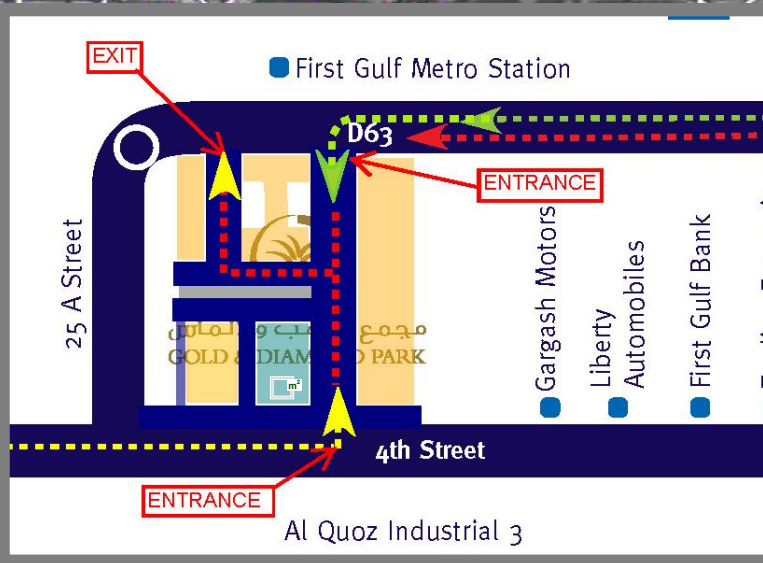

UMM SUQUEIM EAST

SHK ZAYED NORTH

U TURN UNDERPASS

FIRST RIGHT

USE SERVICE ROAD

m² mSquared Shopping Centres
Office 2002-2004, Bldg. 2, Gold & Diamond Park,
PO Box 53776, Dubai, UAE
Tel: + 971 (4) 379 0 379 / Fax: + 971 (4) 379 0 378
Website: www.msquared.ae

Image © 2015 DigitalGlobe
© 2015 Google