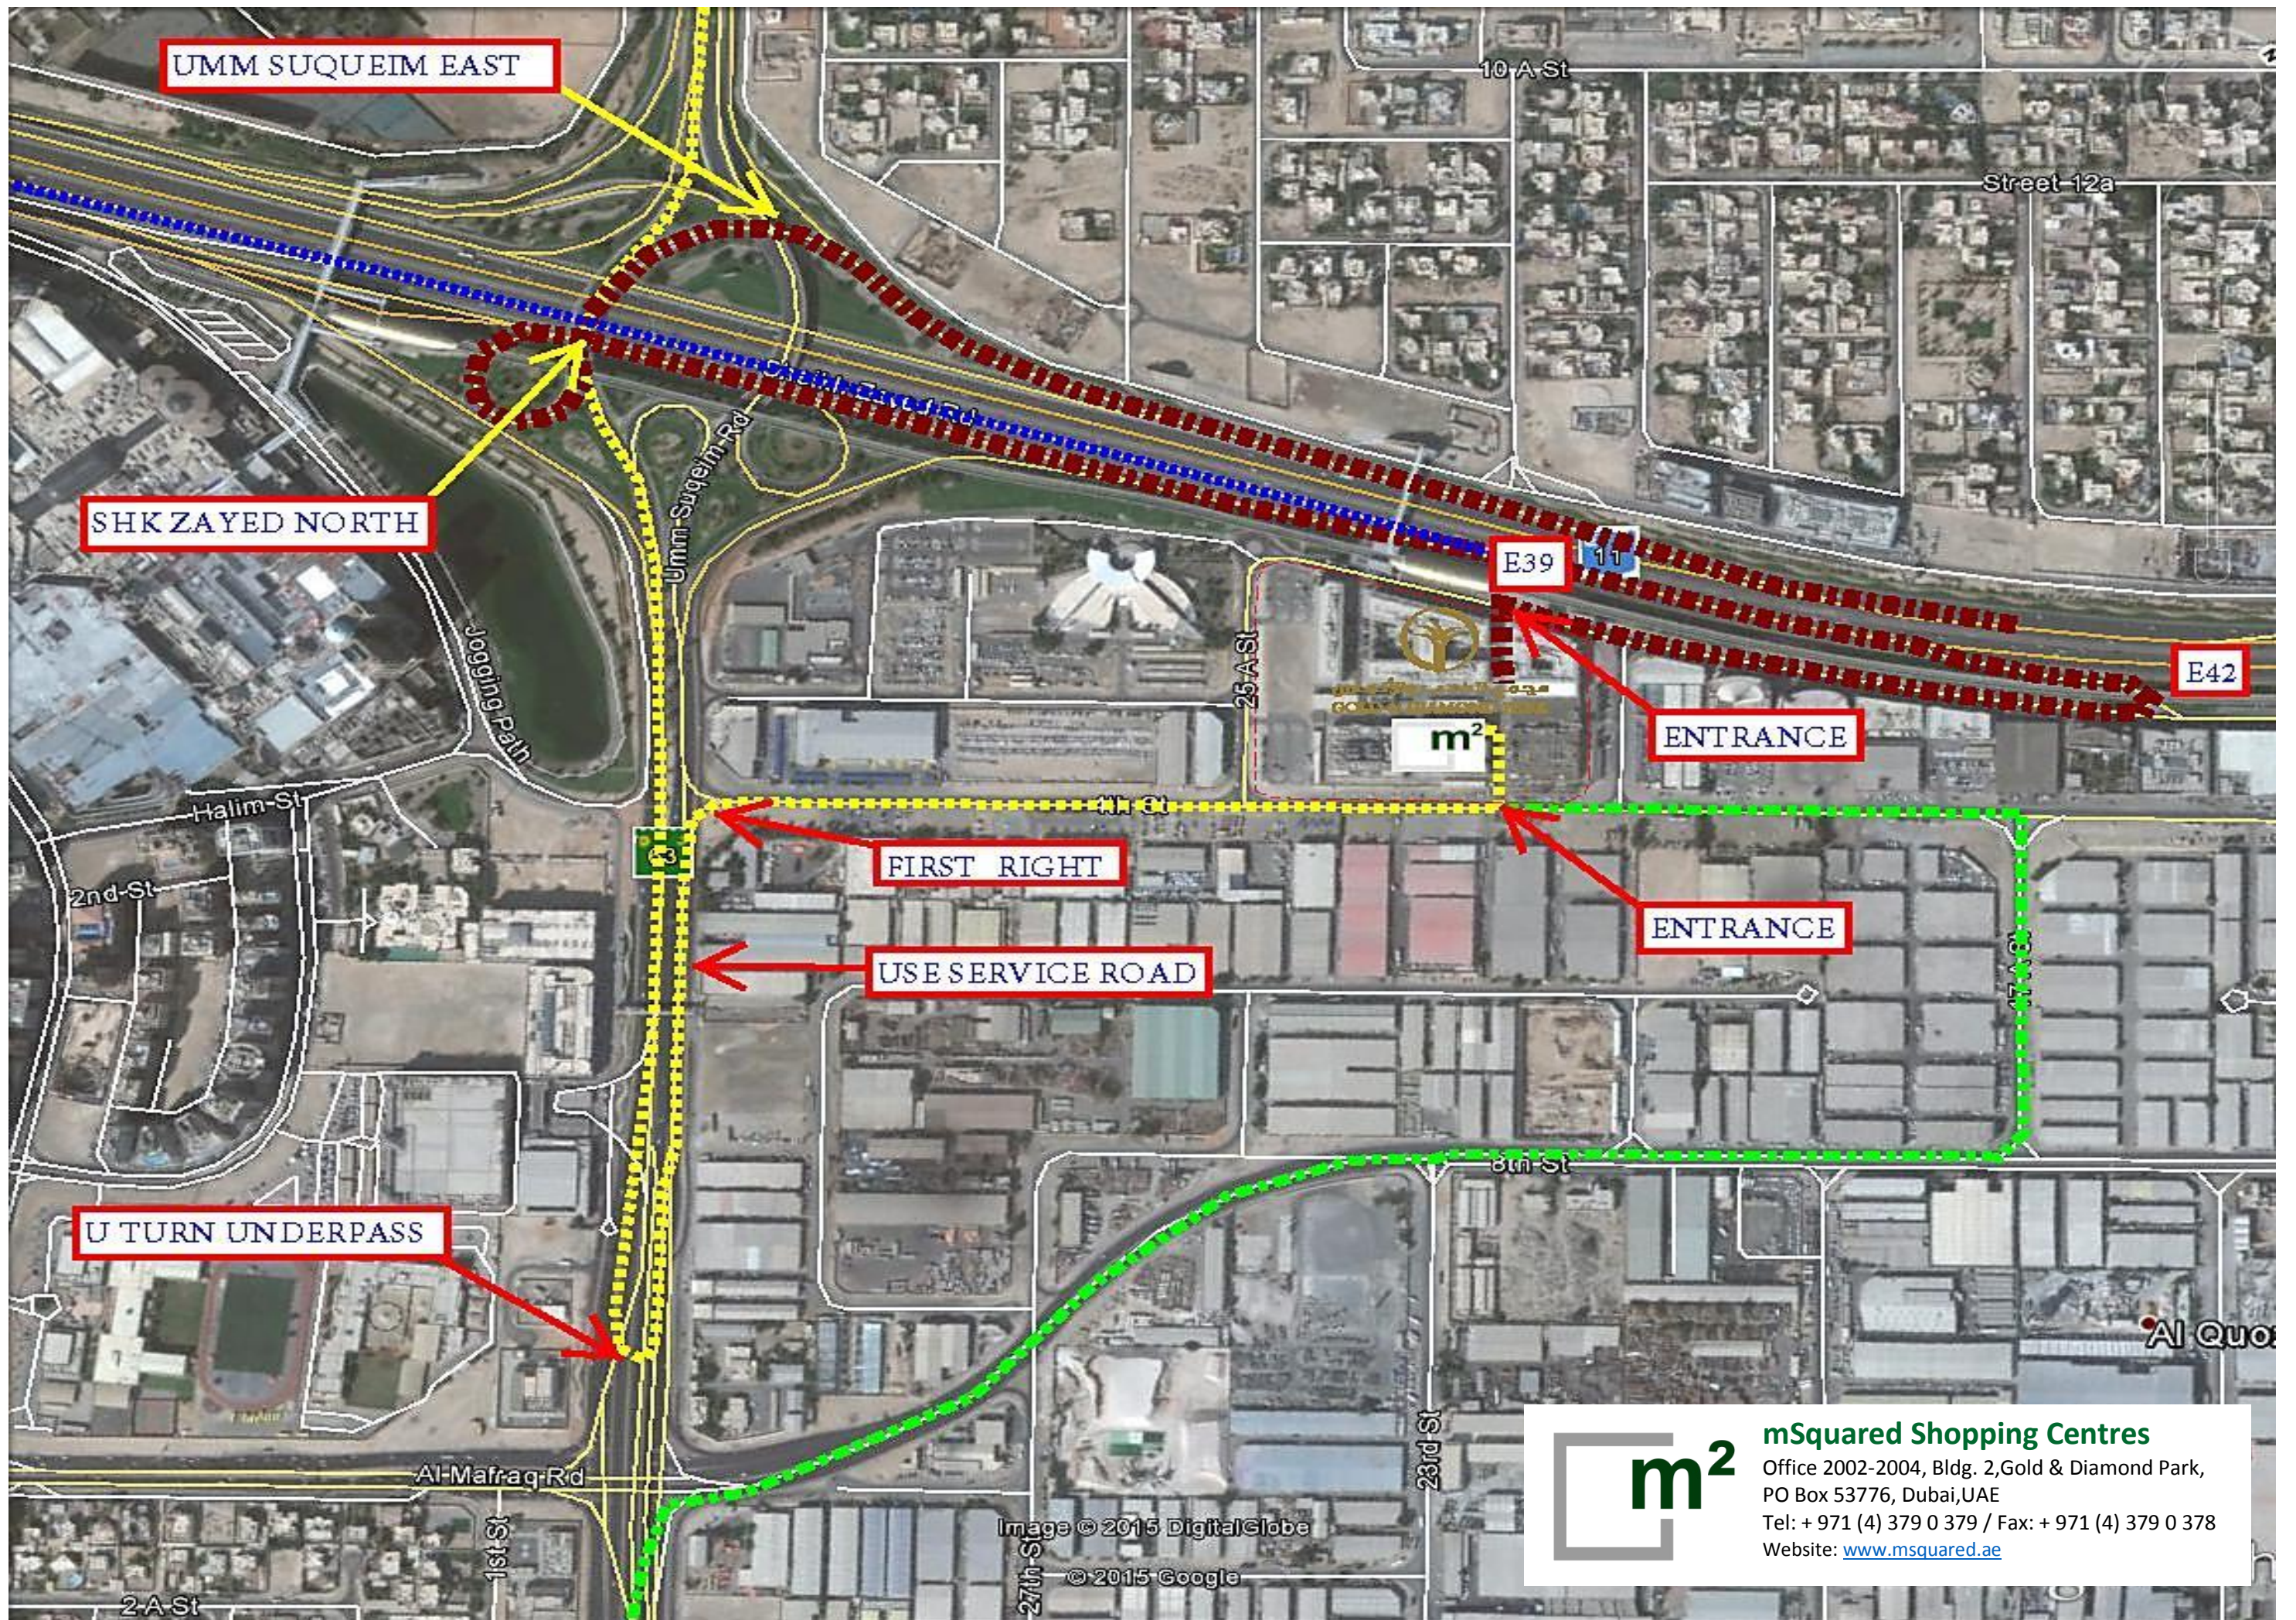

UMM SUQEIM EAST

SHK ZAYED NORTH

U TURN UNDERPASS

FIRST RIGHT

USE SERVICE ROAD

ENTRANCE

ENTRANCE

E39

E42

mSquared Shopping Centres
Office 2002-2004, Bldg. 2, Gold & Diamond Park,
PO Box 53776, Dubai, UAE
Tel: + 971 (4) 379 0 379 / Fax: + 971 (4) 379 0 378
Website: www.msquared.ae

Image © 2015 DigitalGlobe
© 2015 Google